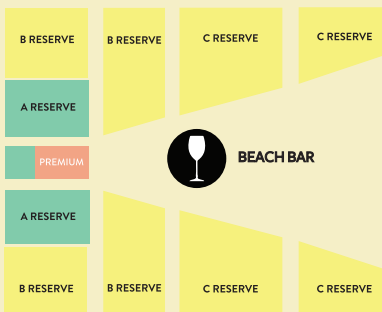

< COOLANGATTA

GREENMOUNT >

NO ENTRY

NO ENTRY

PREMIUM BAR

STAGE

A RESERVE

BEACH BAR

BOX OFFICE

PREMIUM & A RESERVE ENTRY

B RESERVE ENTRY

C RESERVE ENTRY

FORESHORE BAR

TAXI & DROP OFF AREA

MARINE PARADE

DINING OPTIONS

MARINE PARADE

MCDONALD STREET

GRIFFITH STREET

PREMIUM BEVERAGES

TOILETS

BEVERAGES

FIRST AID

FOOD & BEVERAGE

BOX OFFICE

PREMIUM: STANDARD SEATING

A RESERVE: LOW BEACH CHAIR

B & C RESERVE: ON THE SAND (BYO LOW BEACH CHAIR OR BLANKET)

PLEASE NOTE: CHAIR MUST NOT EXCEED 80CM FROM THE GROUND

OPERA AUSTRALIA

GRIFFITH OPERA ON THE BEACH